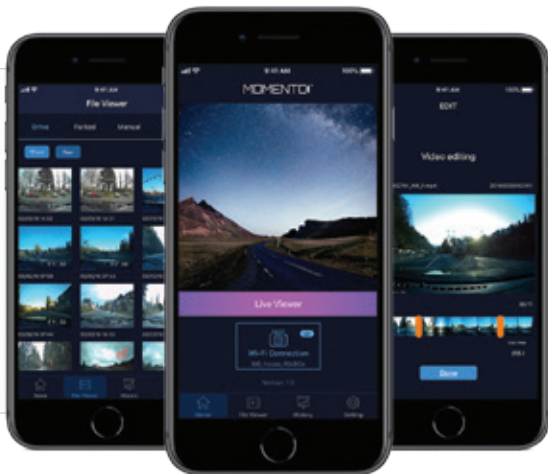

The Smartest Dash Cam on the Road.

Wi-Fi enabled Full HD (1080p) dash camera system including front camera, rear camera, GPS antenna, and 32GB micro-SD memory card. Provides 270° of surveillance coverage – and records footage that you can view from the Momento smartphone app!

32GB SD Card

Suction/Tape Mounts

MORE FEATURES:

HD 1080p Full HD

Up to 270° surveillance coverage

Speed/GPS sensor included

Operates while driving and parked

Touch LCD on front camera

Built-in shock/motion sensors

Free viewing software + app

2-Year Manufacturer's Warranty

Works with All Vehicles

View Footage on Your Smartphone!

Download the Momento app for your smartphone and connect to your M6 dash camera. Download and edit footage from either camera to save for insurance purposes or to share with friends and family.