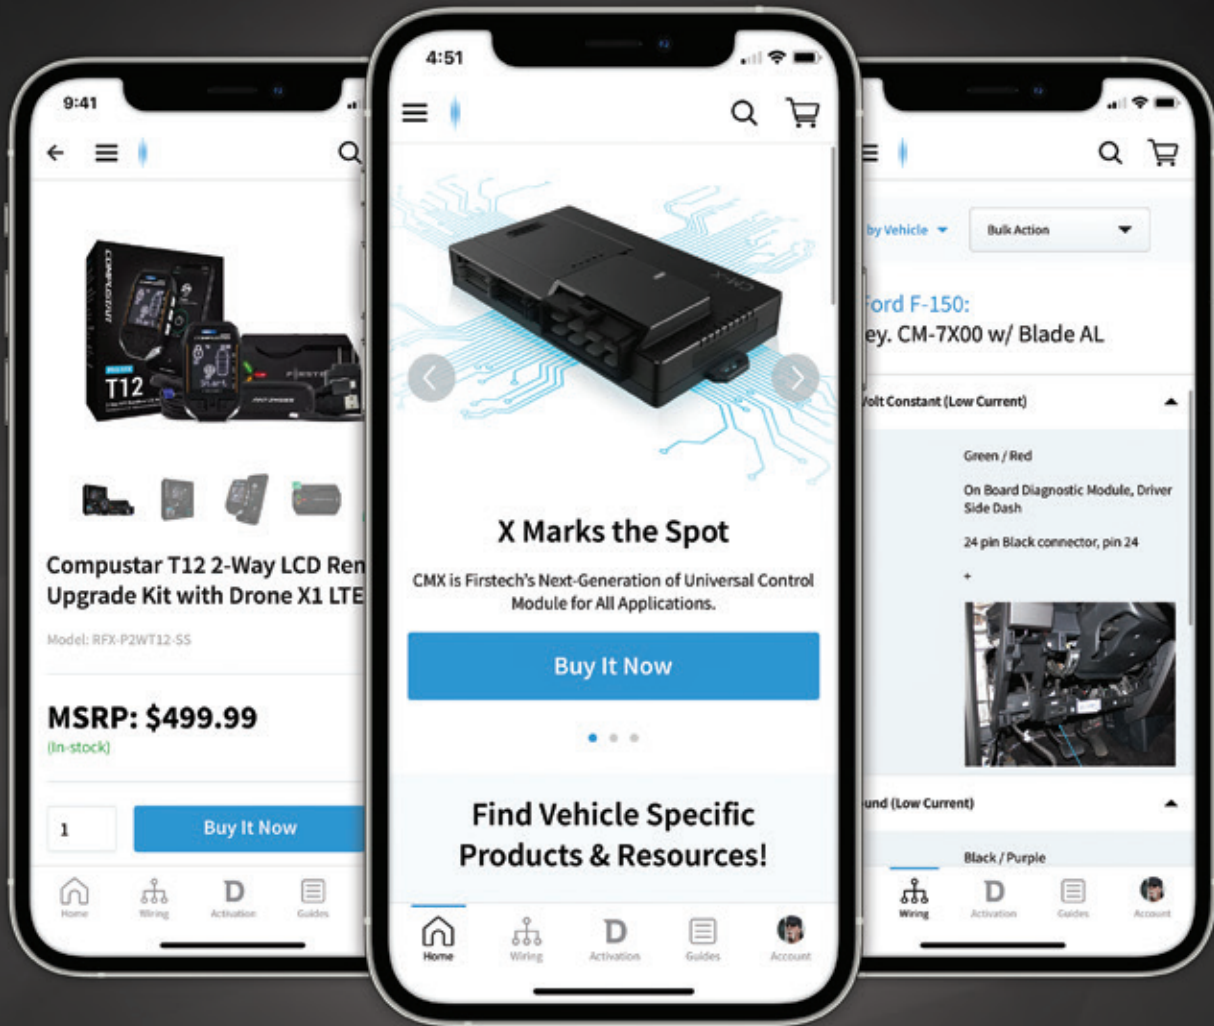

Includes X1-LTE module for DroneMobile

2-way LCD command confirmation

Up to 3-Miles of Range

DSST Digital Spread Spectrum Technology (DSST)

1-year remote warranty

Security alerts optional

IPX-7 waterproof + durable remote casing

Includes X1-LTE module for DroneMobile

2-way LCD command confirmation

Up to 3000-feet of range

FMX New FM Technology (FMX)

Security alerts optional

1-year remote warranty

D DroneMobile LTE module included

myFIRSTTECH

SUMMER 2022

RFX 2WG15

RFX-2WG15-FM | MSRP: \$249.99

The PRIME 2-Way G15 remote kit is the perfect upgrade for a customer looking to add 2-way confirmation and improved range at a competitive price point.

Includes X1-LTE module for DroneMobile

↔ 2-way LED command confirmation

📶 Up to 3000-feet of Range

FMX New FM Technology (FMX)

✓ 1-year remote warranty

💧 Water resistant/durable remote casing

D DroneMobile X1-LTE module included