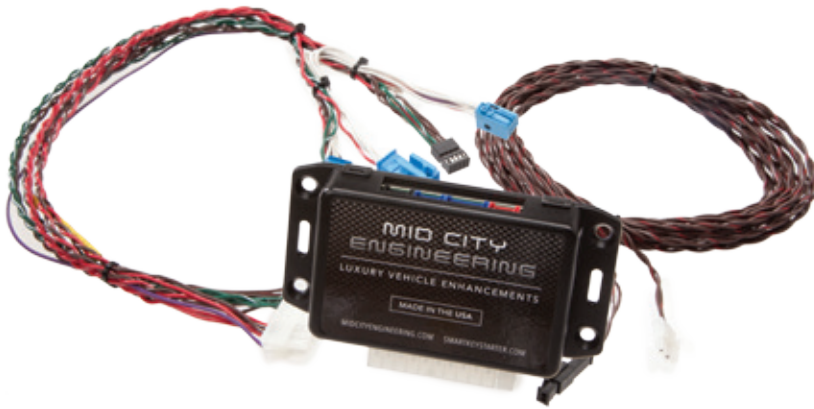

REMOTE START

VW/Audi Immobilizer Bypass Interface. Web-programmable for multiple vehicle makes and models from 2006 to present. Features simple installation for most aftermarket remote car starter systems.

Data Immobilizer Bypass

Bypass Module for Remote Start

Weblink Compatible

* iDataStart RF Remote Kits (remote and antenna) are also available for upgrading HCX/BMX/VWX remote starters. Please contact your sales representative for more details.

Industry-leading remote start reliability, seamless plug-and-play integration, and non-invasive installation, all made possible through the SmartKey Starter®.

SmartKey Starter® for Mercedes-Benz

9 Models Available | Starting at \$599.99

REMOTE START

- Remote start for Mercedes-Benz Vehicles
- T-Harness Ready
- Plug & play compatibility
- User-friendly options menu displays on instrument cluster
- Works out of the box! No programming required.
- Compatible with all Firstech RF Remote Kits
- Works with DroneMobile